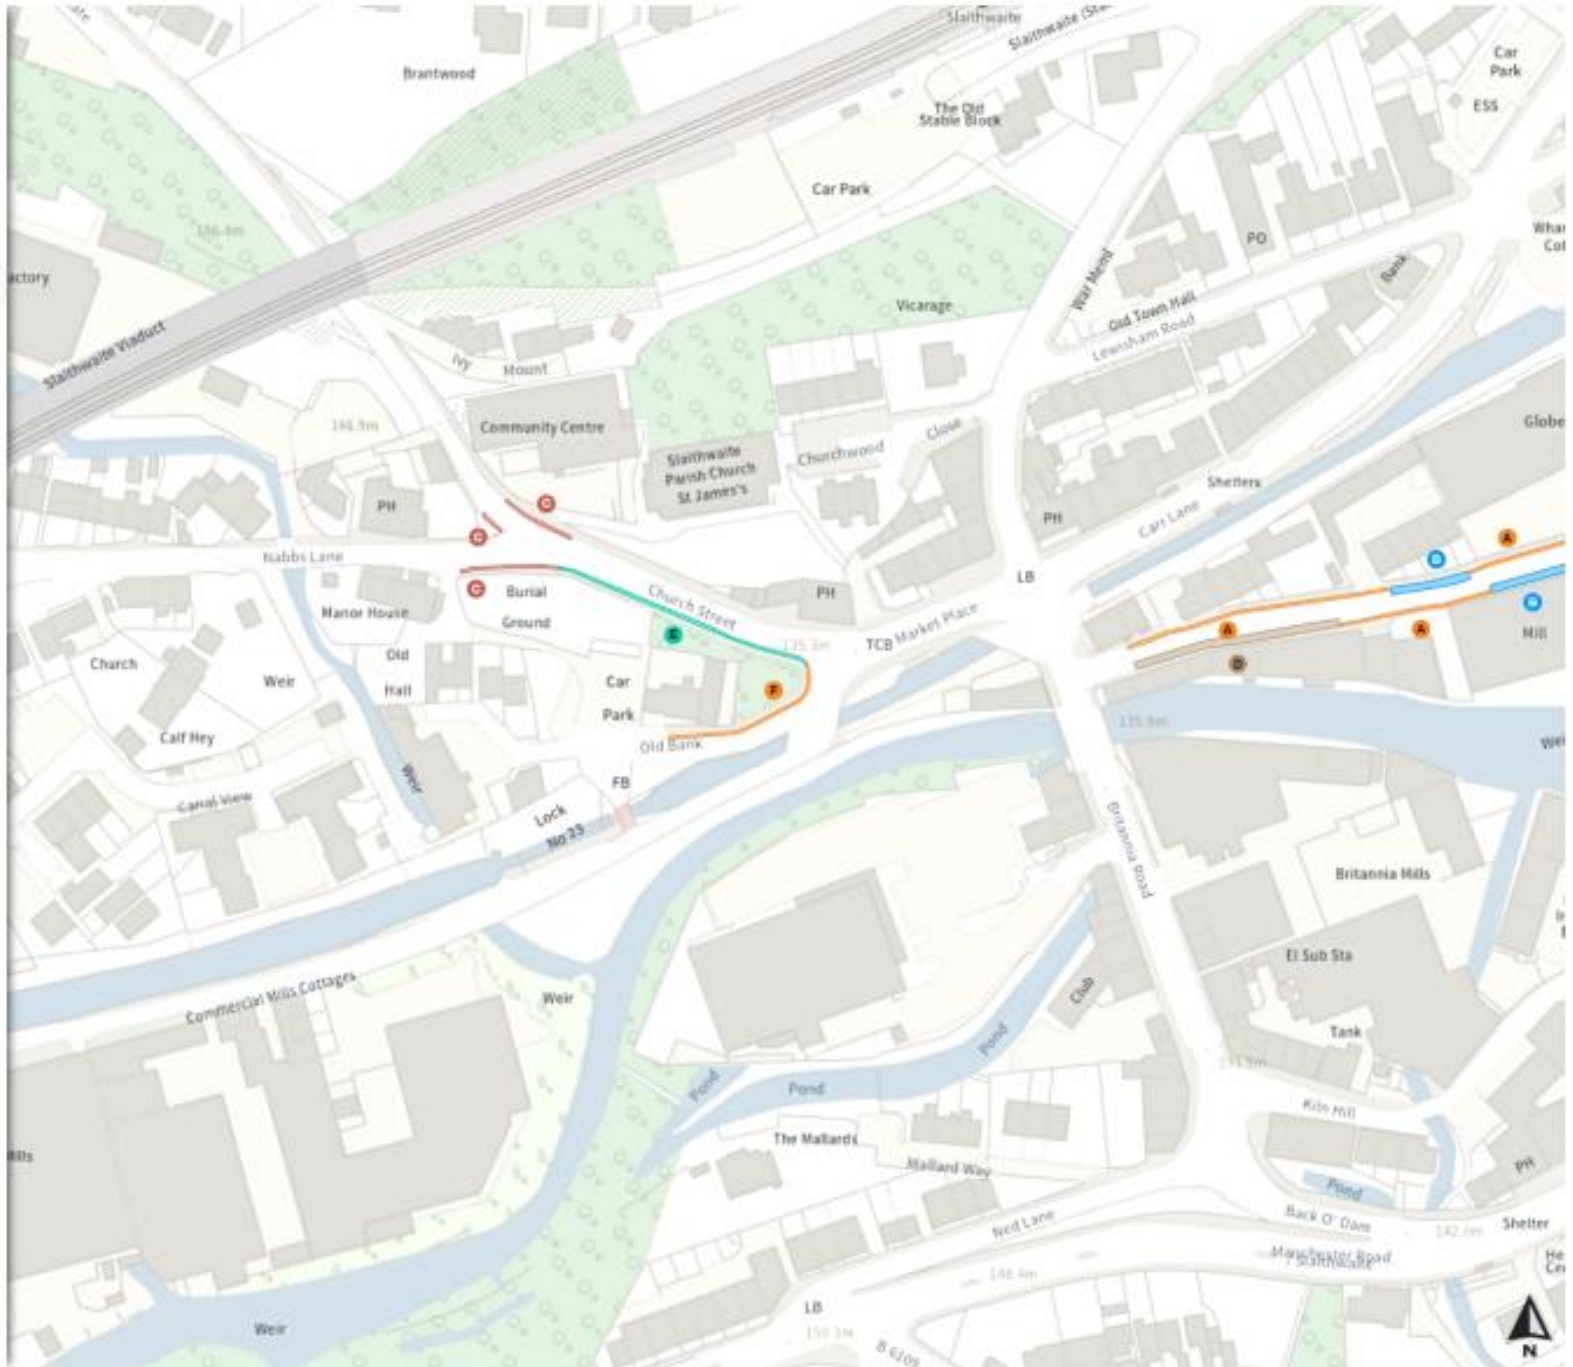

Static Order Guide

Map page indicator

Shows current map number against total and indicates if the legend is split over multiple pages eg. 2a, 2b, 2c

Change type

Indicates whether restrictions have been Added, Modified or Removed

Shared

No waiting at any time

At all times

No loading

07:00-10:00 16:00-19:00

0 20 40 60m

Scale: 1:1250

North-West: 407672.831, 414146.65

South-East: 408086.971, 413788.27

© Crown copyright and database rights 2024 Ordnance Survey.

You are not permitted to copy, sub-license, distribute or sell any of this data to third parties in any form. Licence number AC0000651069.

Amendment No 7 2024 - Church Street Bridge
Street Platt Lane London Road New Street Spa
Fields Slaitwaite

Map 3b of 4

Modified

- No waiting at any time
- At all times

0 20 40 60m

Scale: 1:1250

North-West: 407672.831 414248.65
South-East: 408066.971 413788.27