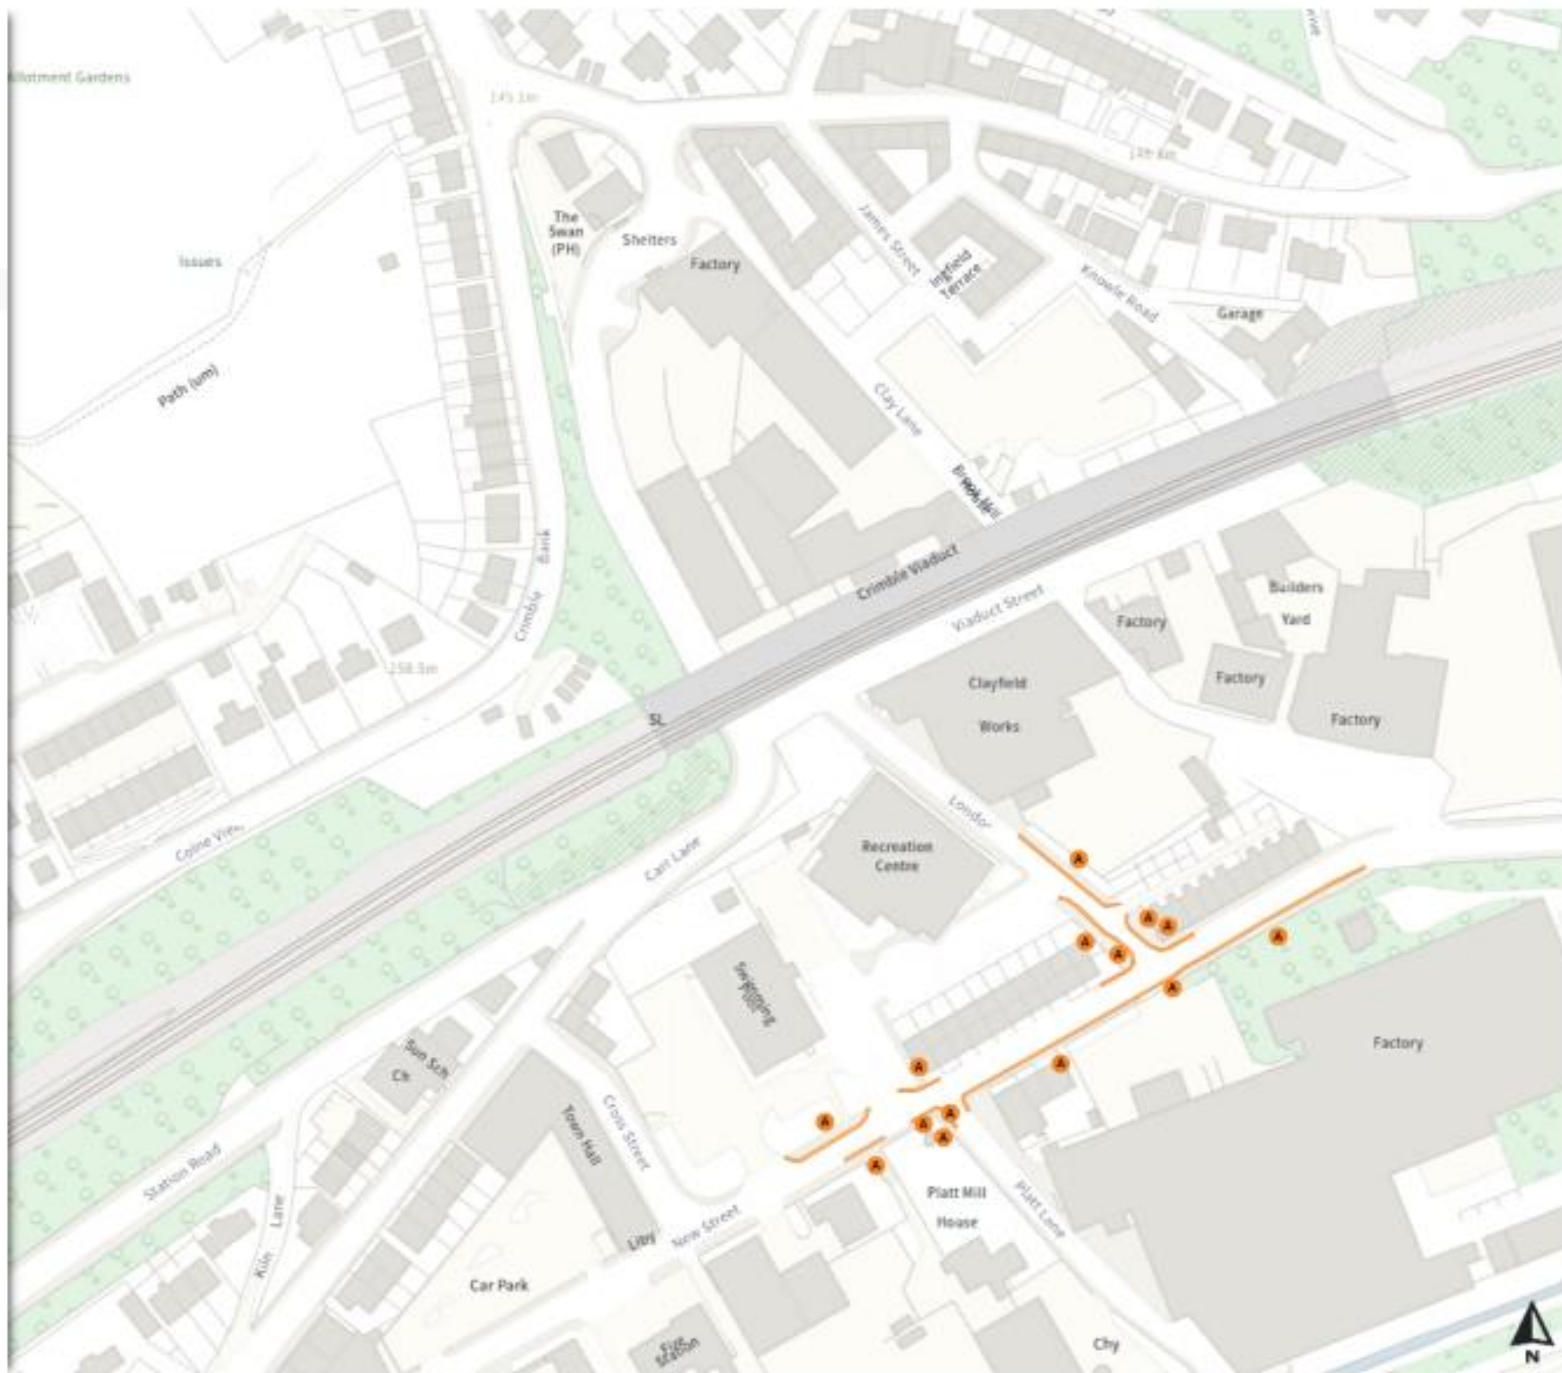

Static Order Guide

Map page indicator

Shows current map number against total and indicates if the legend is split over multiple pages eg. 2a, 2b, 2c

Change type

Indicates whether restrictions have been Added, Modified or Removed

Coloured spots

Restrictions with the same attributes are marked with a lettered spot

Restriction icons

- ⌚ Min stay
- ⌚ Max stay
- 🚫 No return
- 🕒 Tariff hours
- 📅 Up to
- 🛢 Fuel surcharge
- 📅 Event day
- 📍 Emissions pricing

Map 1 of 4

Added

- No waiting at any time
- At all times

Scale: 1:1250

North-West: 408006.796, 414507.093
South-East: 408450.93, 414146.778

© Crown copyright and database rights 2024 Ordnance Survey.
You are not permitted to copy, sell, loan, distribute or sell any of this
data to third parties in any form. Licence number AC0000851069