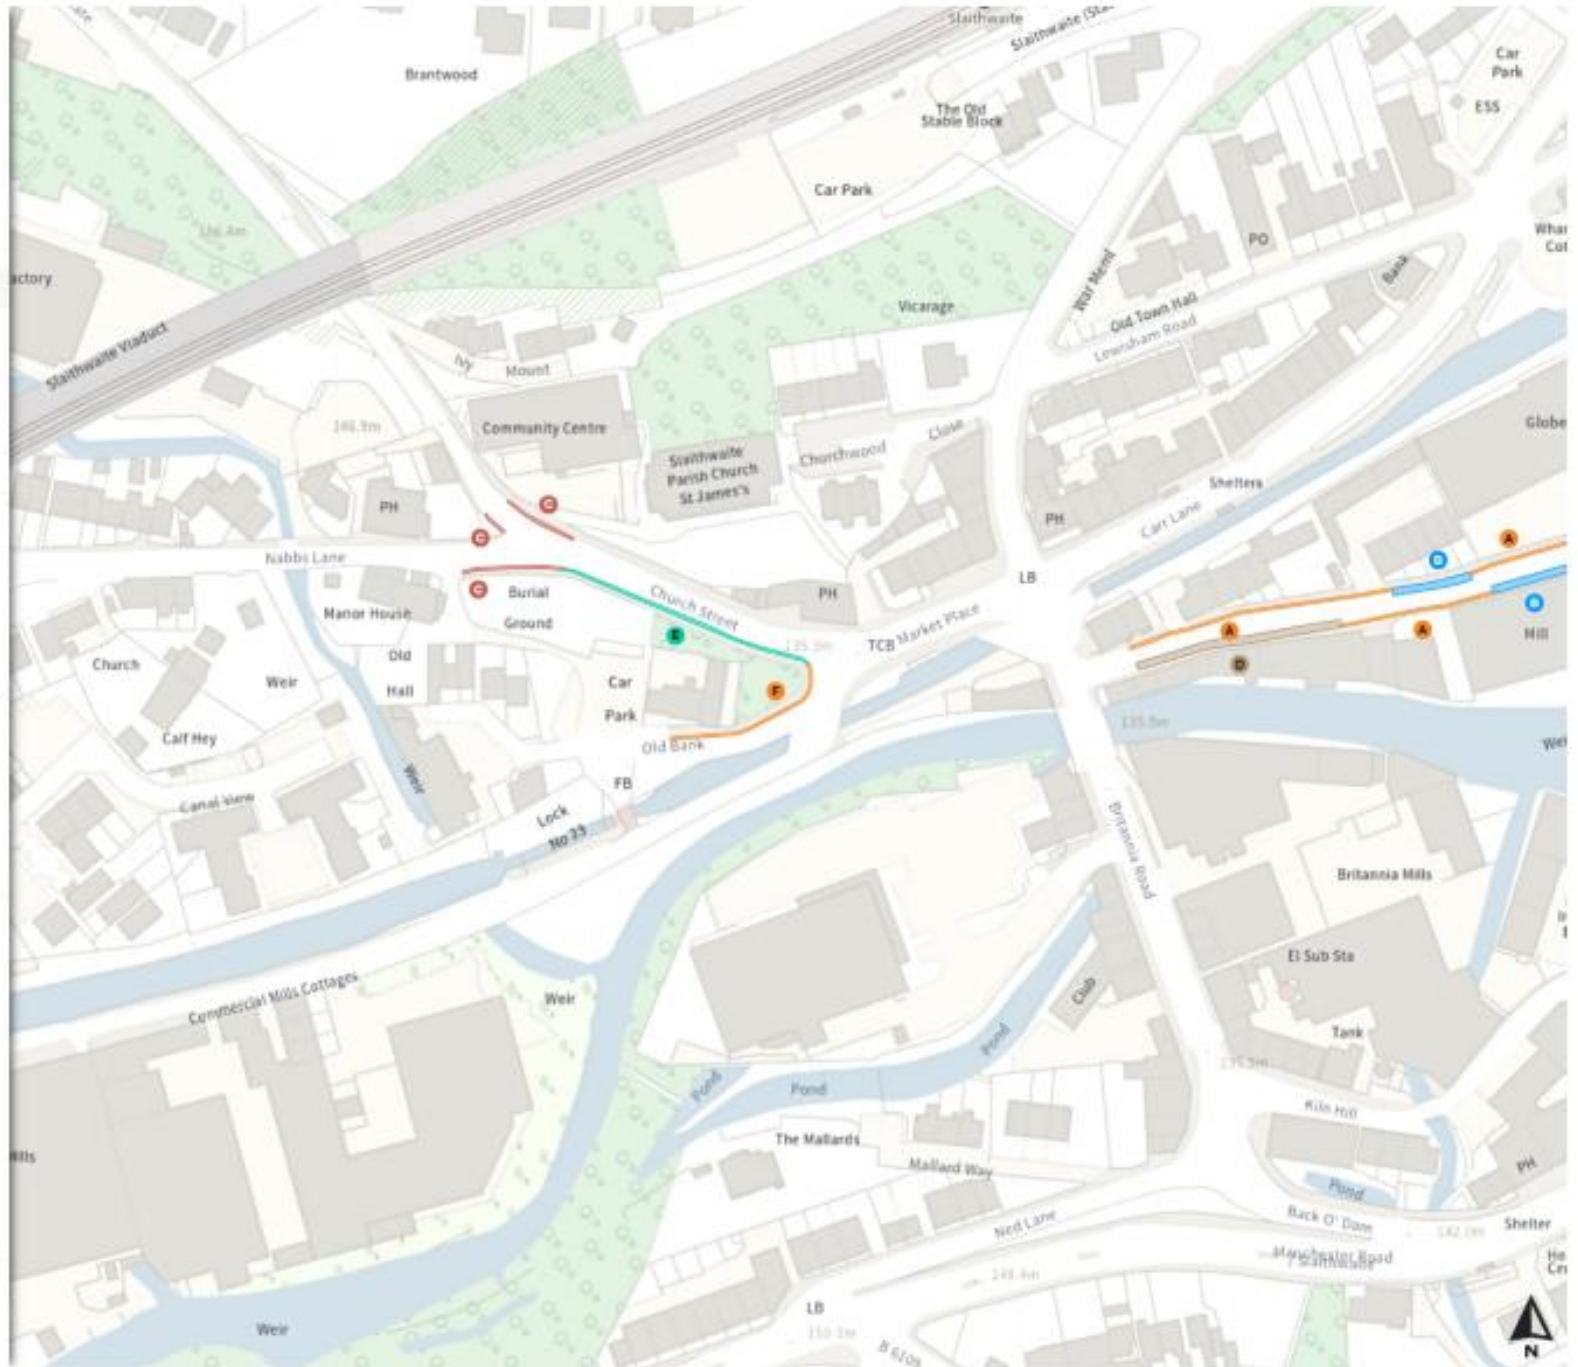

**Amendment No 7 2024 - Church Street Bridge
Street Platt Lane London Road New Street Spa
Fields Slaithwaite**

Map 3a of 4

Added

No waiting at any time

At all times

Permit holders parking place

At all times

Shared

No waiting at any time

At all times

No loading at any time

At all times

Shared

Free parking place

08:00-18:00 4h 1h

Permit holders parking place

At all times

Shared

No waiting at any time

At all times

No loading

07:00-10:00 16:00-19:00

0 20 40 60m

Scale: 1:1250

North-West: 407672.831, 414146.65

South-East: 408086.971, 413788.27

© Crown copyright and database rights 2024 Ordnance Survey.

You are not permitted to copy, sub-license, distribute or sell any of this data to third parties in any form. Licence number AC0000651069.